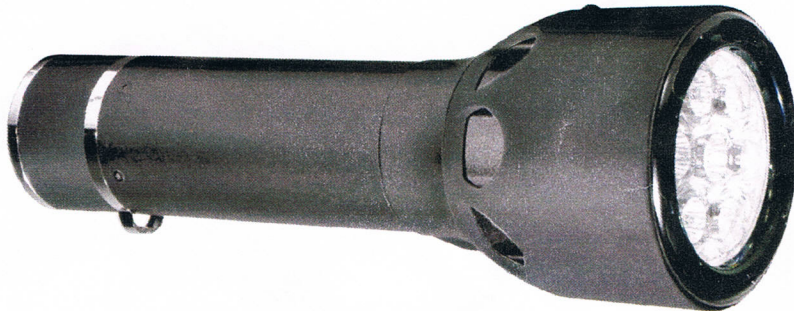

WiseDive Handheld

The cure for darkness

Incredible brightness

Pick up a WiseDive light and turn it on. It delivers an incredible amount of light. With an output of 3,300 lumens it is by far the world's most powerful handheld dive light. Yet all of this power fits smoothly into your hand in a compact, rugged and reliable design that stands up to the most challenging of environments. WiseDive lights are waterproof, heat/cold and shock resistant.

Zero maintenance

WiseDive lights are designed to work under the most challenging conditions - year after year. They deliver up to 32 hours of continuous operation on a single charge (try that with a traditional dive light!). And you can forget about replacement bulbs and batteries.

TECHNICAL SPECIFICATIONS

- 7 LED Efficiency 3300 lumens in boost mode
- LED lifetime 50,000+ hours
- Battery: Rechargeable Li-ion
- Battery capacity: 11.1 volt, 5.2 amps
- Light output duration:
 - 100%: 3 hours
 - 80%: 4 hours 20 min
 - 60%: 5 hours 40 min
 - 40%: 8 hours 20 min
 - 20%: 31 hours 55 min
- Dimmable: 5 steps
- Submersible: 500 feet
- Lens: 6 degree half angle
- Anodized Aerospace grade aluminium
- Grip: Thermo plastic rubber
- Strobe effect: 500 watts (non-lethal weapon)
- Usable light: Range min. 1200 feet (1 lux)
- Signalling: 10 miles in clear weather
- Weight: 710 grams / 25 oz
- Size: Fronthead diameter 75 mm / 2.95"
- Body diameter: 46 mm / 1.8"
- Overall length: 227 mm / 8.9"
- Build in taillight
- Battery indicator
- Several of the flashlight's functions can be controlled and customized through special software installed on your computer
- Build in antitheft chassis number
- Self-discharge time: 5 years